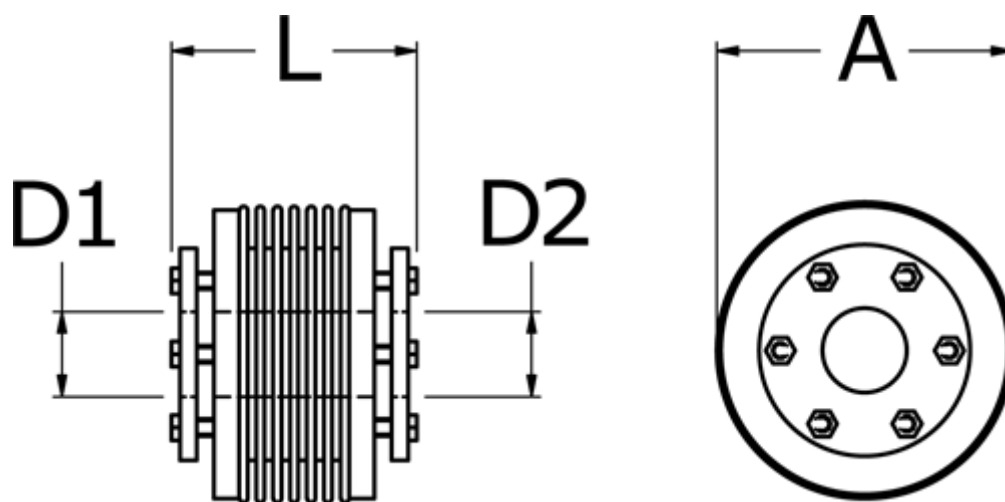

Data Sheet

Article number: 3330500300611214

Description: Bellow coupling type 5 size30
Length 61 mm, bore 12/14 mm

Measures

A	= 56
D1	= 12
D2	= 14
L	= 61
Nom. torque NM (Tkn)	= 30